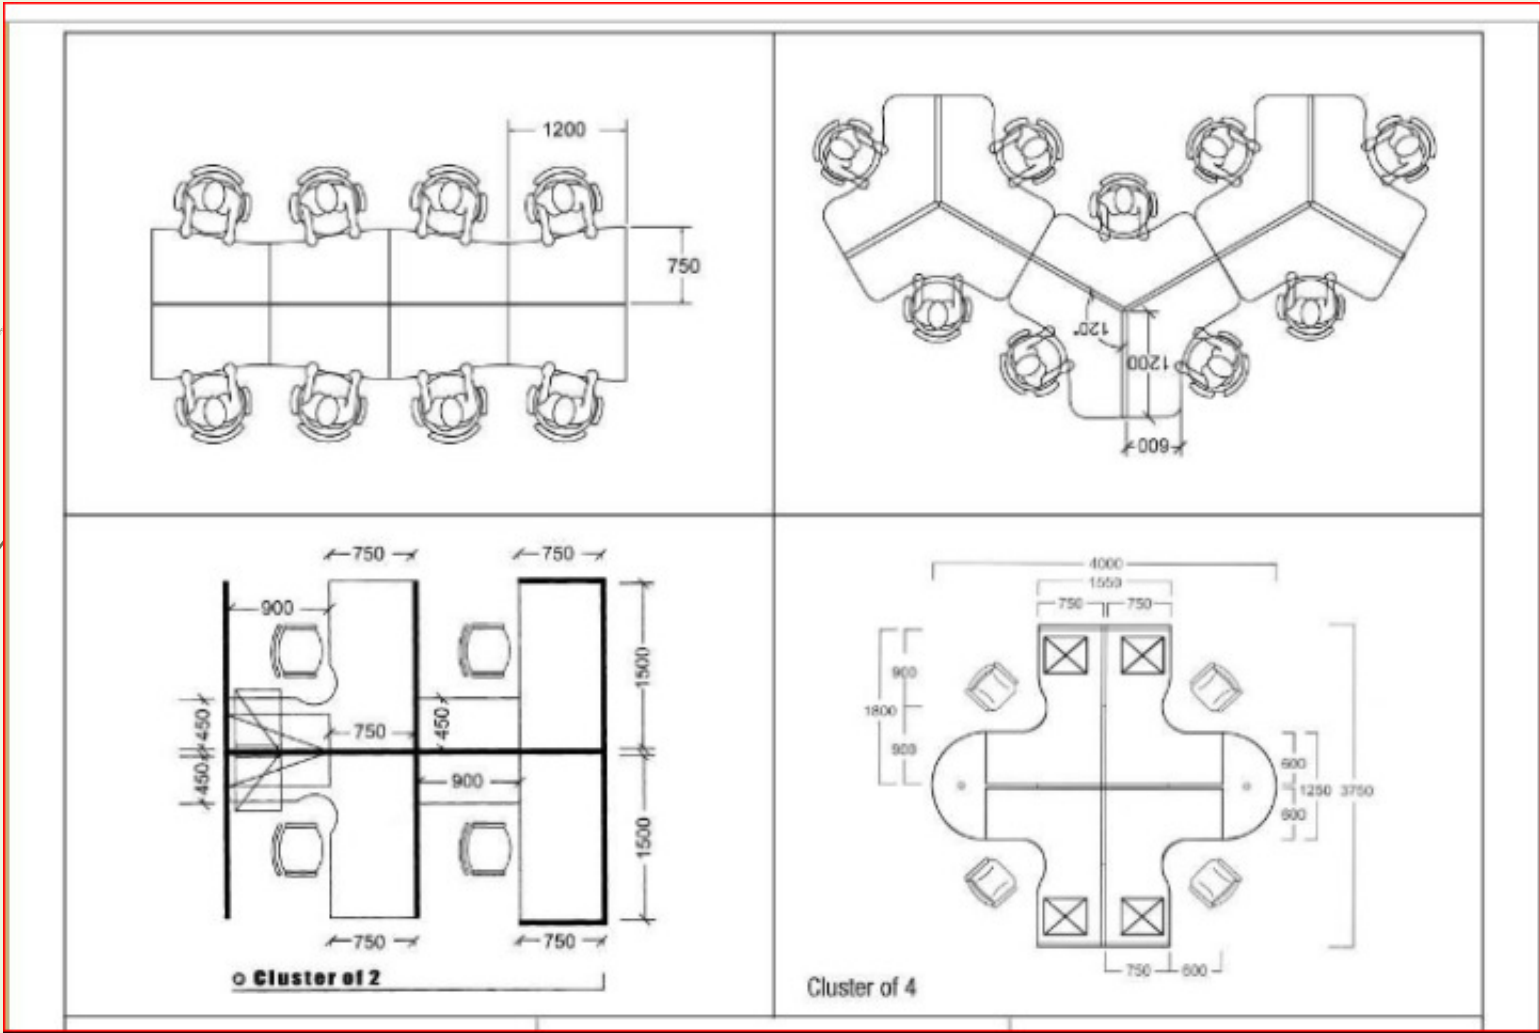

Office Furniture .... WORKSTATION MODULES