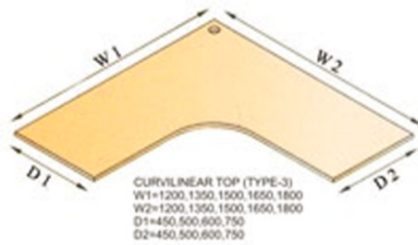

WORK TOP OPTION

Klass Interiors
Functionality with simplicity & Elegance