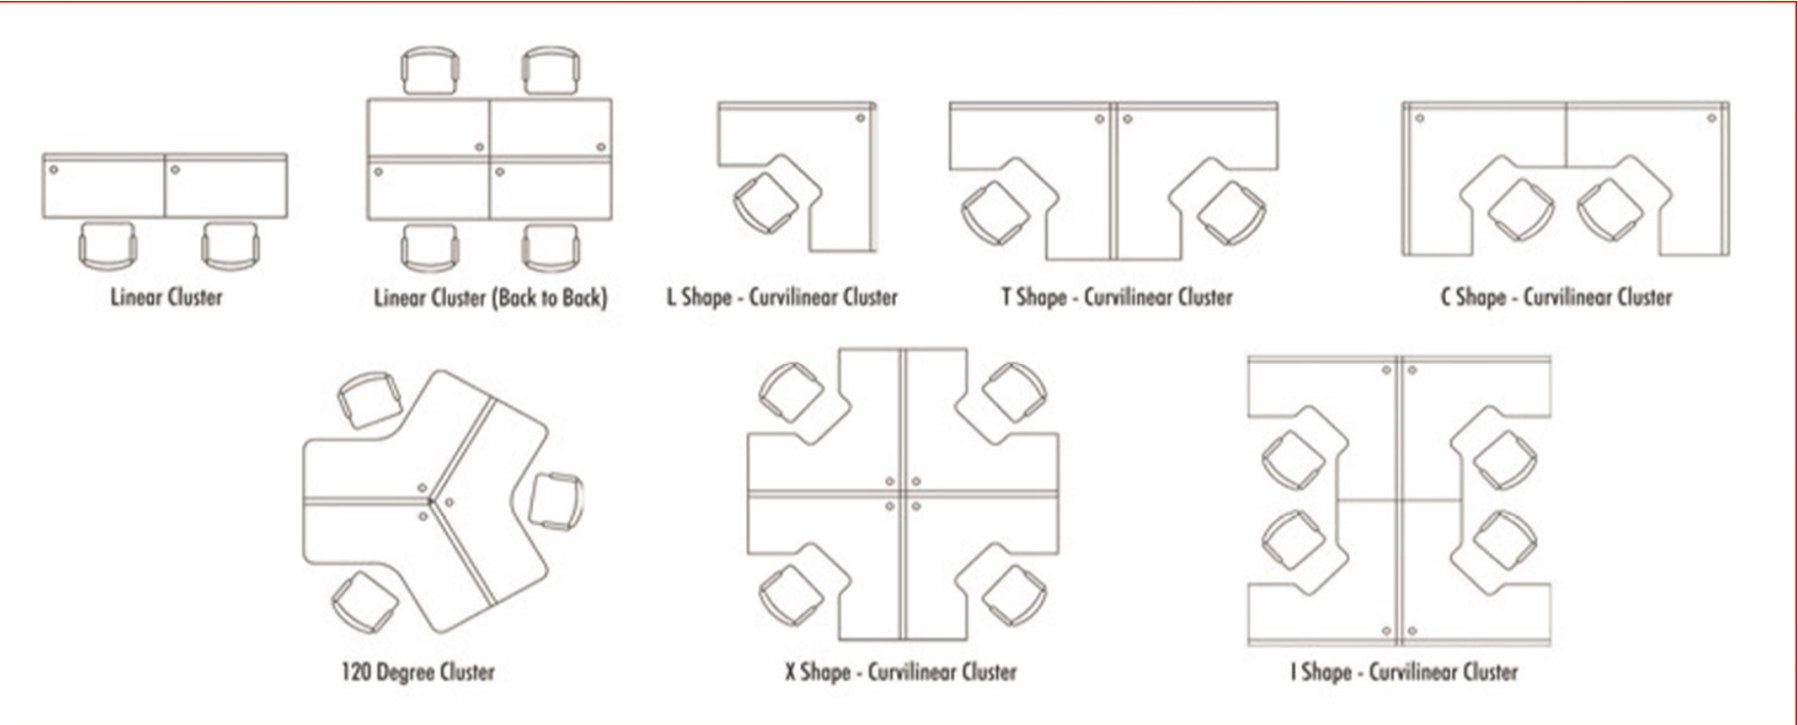

Office Furniture .... WORKSTATIONS MODULES