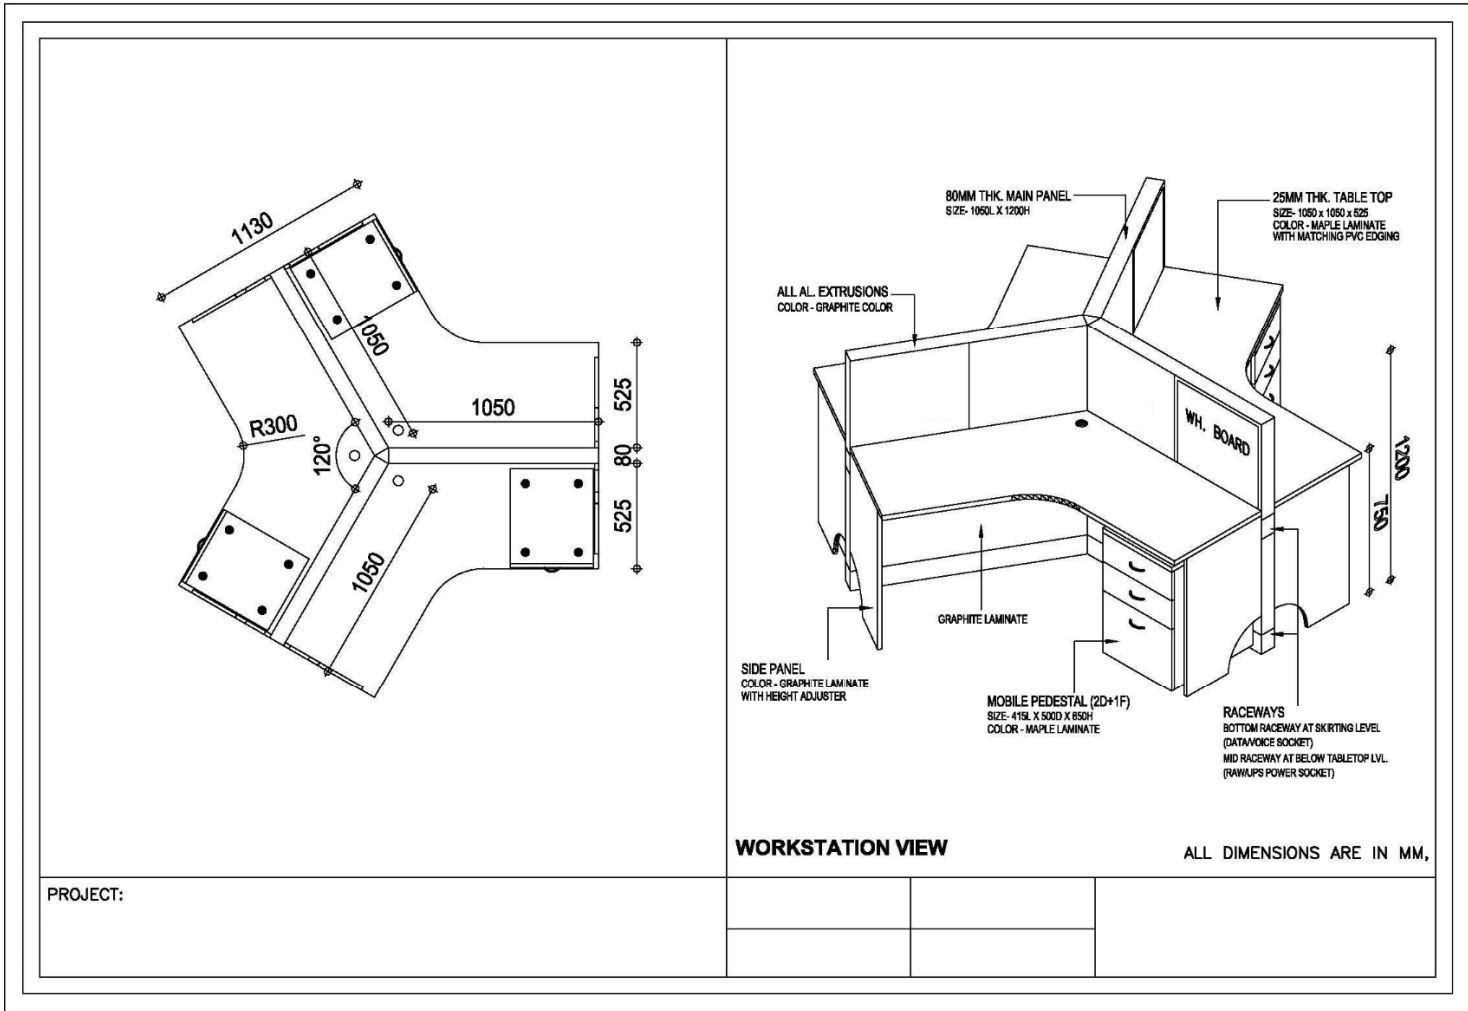

Office Furniture .... WORKSTATION MODULES