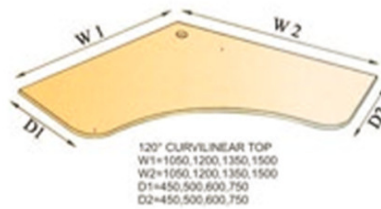

WORK TOP OPTION

Klass Interiors
Functionality with simplicity & Elegance