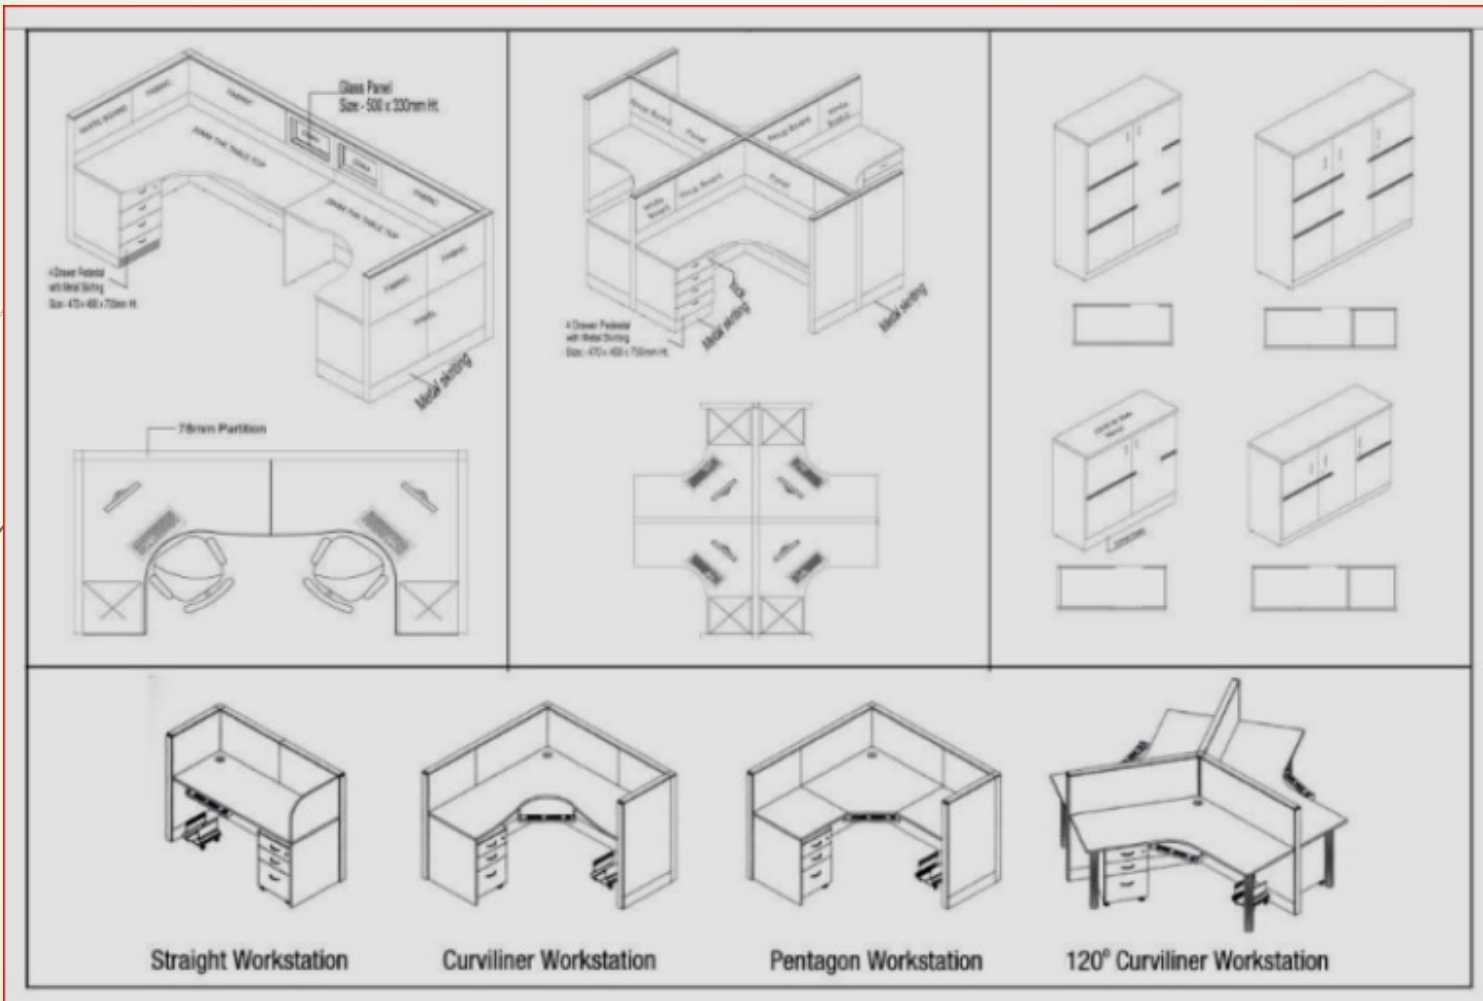

Office Furniture .... WORKSTATIONS MODULES