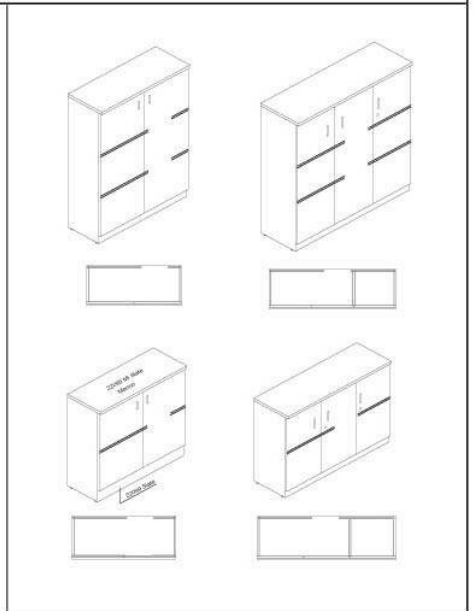

Straight Workstation

Curvilinear Workstation

Pentagon Workstation

120° Curvilinear Workstation