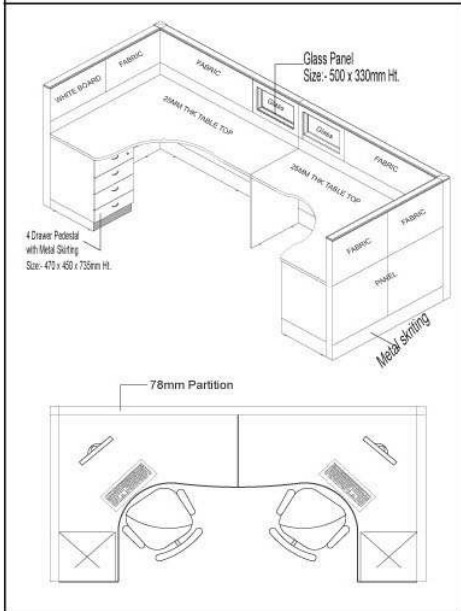

Straight Workstation

Curvilinear Workstation

Pentagon Workstation

120° Curvilinear Workstation