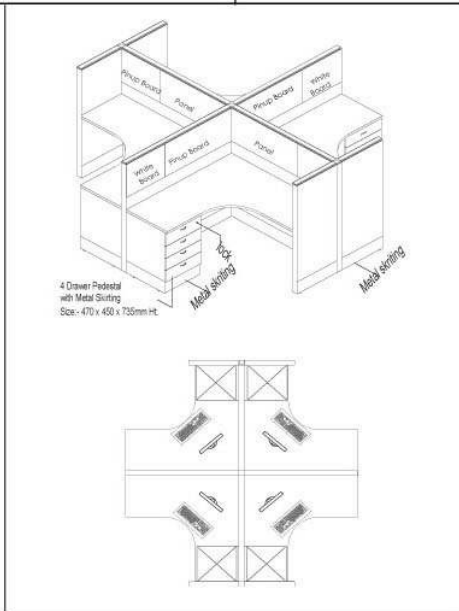

Straight Workstation

Curvilinear Workstation

Pentagon Workstation

120° Curvilinear Workstation